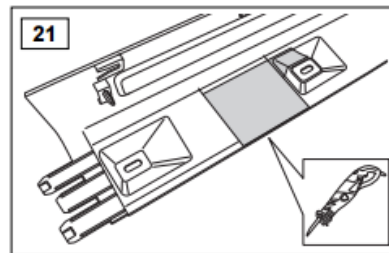

WARRANTY & DISCLAIMER - Terrafirma products are warranted free from defects in materials and workmanship for a period of 12 months from the date of retail invoice. Terrafirma does not warrant that the products manufactured or marketed by it comply with the laws of the country where those goods are purchased or used. It is the sole responsibility of the purchaser to ascertain whether products being purchased, or the fitting of those products to any other object, comply with local laws. This warranty covers structural defect and workmanship but does not cover finishes, labour charges for removal or refitting, freight costs, accident damage, misuse or abuse, damage due to incorrect or improper fitting or application, modified product, faulty design or consequential damage of any kind. Damage or defects caused by collision, alteration, improper installation, road hazards, adverse conditions or usage for any other purpose other than normal private usage are not covered by this warranty. Terrafirma shall not be liable for any other claim relating to the use of the product and any indirect special or consequential damage or injury to any person, company or other entity. All claims must be accompanied by the original retail invoice and should be submitted to the supplying Allmakes/Terrafirma distributor. This warranty covers only the replacement of the product or part concerned. The decision remains solely at the discretion of Allmakes Ltd. The information contained in this catalogue was correct at the time of going to press. Allmakes/Terrafirma and its associated companies reserve the right to alter the range and any product specifications without notice. Always consult your Allmakes/Terrafirma distributor for the latest product information and specifications. The Terrafirma range of products is constantly being evaluated for enhancement and improvement to make sure the level of quality and performance is as expected.

TFSRRSSS