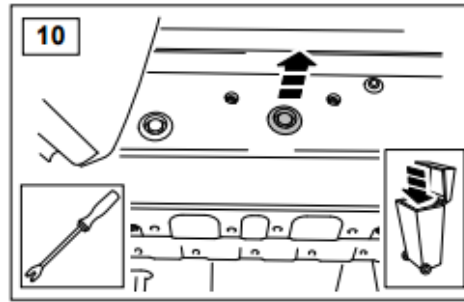

**WARRANTY & DISCLAIMER** - TerrafirMa products are warranted free from defects in materials and workmanship for a period of 12 months from the date of retail invoice. TerrafirMa does not warrant that the products manufactured or marketed by it comply with the laws of the country where those goods are purchased or used. It is the sole responsibility of the purchaser to ascertain whether products being purchased, or the fitting of those products to any other object, comply with local laws. This warranty covers structural defect and workmanship but does not cover finishes, labour charges for removal or refitting, freight costs, accident damage, misuse or abuse, damage due to incorrect or improper fitting or application, modified product, faulty design or consequential damage of any kind. Damage or defects caused by collision, alteration, improper installation, road hazards, adverse conditions or usage for any other purpose other than normal private usage are not covered by this warranty. TerrafirMa shall not be liable for any other claim relating to the use of the product and any indirect special or consequential damage or injury to any person, company or other entity. All claims must be accompanied by the original retail invoice and should be submitted to the supplying Allmakes 4x4/TerrafirMa distributor. This warranty covers only the replacement of the product or part concerned. The decision remains solely at the discretion of Allmakes Ltd. The information contained in this catalogue was correct at the time of going to press. Allmakes/TerrafirMa and its associated companies reserve the right to alter the range and any product specifications without notice. Always consult your Allmakes/TerrafirMa distributor for the latest product information and specifications. The TerrafirMa range of products is constantly being evaluated for enhancement and improvement to make sure the level of quality and performance is as expected.