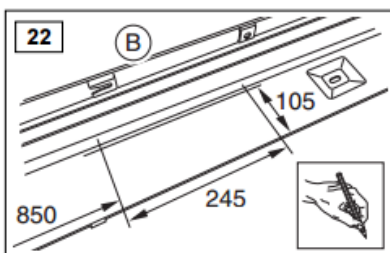

WARRANTY & DISCLAIMER - Terrafirma products are warranted free from defects in materials and workmanship for a period of 12 months from the date of retail invoice. Terrafirma does not warrant that the products manufactured or marketed by it comply with the laws of the country where those goods are purchased or used. It is the sole responsibility of the purchaser to ascertain whether products being purchased, or the fitting of those products to any other object, comply with local laws. This warranty covers structural defect and workmanship but does not cover finishes, labour charges for removal or refitting, freight costs, accident damage, misuse or abuse, damage due to incorrect or improper fitting or application, modified product, faulty design or consequential damage of any kind. Damage or defects caused by collision, alteration, improper installation, road hazards, adverse conditions or usage for any other purpose other than normal private usage are not covered by this warranty. Terrafirma shall not be liable for any other claim relating to the use of the product and any indirect special or consequential damage or injury to any person, company or other entity. All claims must be accompanied by the original retail invoice and should be submitted to the supplying Allmakes/Terrafirma distributor. This warranty covers only the replacement of the product or part concerned. The decision remains solely at the discretion of Allmakes Ltd. The information contained in this catalogue was correct at the time of going to press. Allmakes/Terrafirma and its associated companies reserve the right to alter the range and any product specifications without notice. Always consult your Allmakes/Terrafirma distributor for the latest product information and specifications. The Terrafirma range of products is constantly being evaluated for enhancement and improvement to make sure the level of quality and performance is as expected.

TFSRRSSS