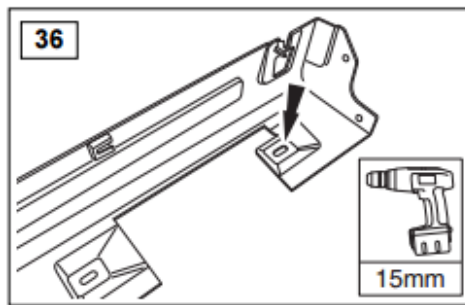

WARRANTY & DISCLAIMER - TerrafirMa products are warranted free from defects in materials and workmanship for a period of 12 months from the date of retail invoice. TerrafirMa does not warrant that the products manufactured or marketed by it comply with the laws of the country where those goods are purchased or used. It is the sole responsibility of the purchaser to ascertain whether products being purchased, or the fitting of those products to any other object, comply with local laws. This warranty covers structural defect and workmanship but does not cover finishes, labour charges for removal or refitting, freight costs, accident damage, misuse or abuse, damage due to incorrect or improper fitment or application, modified product, faulty design or consequential damage of any kind. Damage or defects caused by collision, alteration, improper installation, road hazards, adverse conditions or usage for any other purpose other than normal private usage are not covered by this warranty. TerrafirMa shall not be liable for any other claim relating to the use of the product and any indirect special or consequential damage or injury to any person, company or other entity. All claims must be accompanied by the original retail invoice and should be submitted to the supplying Allmakes 4x4/TerrafirMa distributor. This warranty covers only the replacement of the product or part concerned. The decision remains solely at the discretion of Allmakes Ltd. The information contained in this catalogue was correct at the time of going to press. Allmakes/TerrafirMa and its associated companies reserve the right to alter the range and any product specifications without notice. Always consult your Allmakes/TerrafirMa distributor for the latest product information and specifications. The TerrafirMa range of products is constantly being evaluated for enhancement and improvement to make sure the level of quality and performance is as expected.

TFSRRSSS