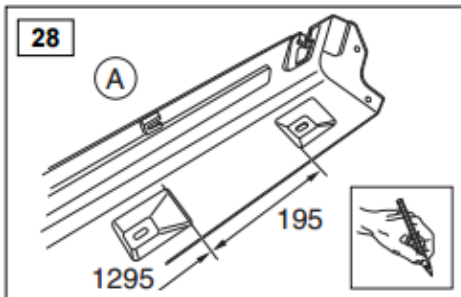

WARRANTY & DISCLAIMER - Terrafirma products are warranted free from defects in materials and workmanship for a period of 12 months from the date of retail invoice. Terrafirma does not warrant that the products manufactured or marketed by it comply with the laws of the country where those goods are purchased or used. It is the sole responsibility of the purchaser to ascertain whether products being purchased, or the fitting of those products to any other object, comply with local laws. This warranty covers structural defect and workmanship but does not cover finishes, labour charges for removal or refitting, freight costs, accident damage, misuse or abuse, damage due to incorrect or improper fitting or application, modified product, faulty design or consequential damage of any kind. Damage or defects caused by collision, alteration, improper installation, road hazards, adverse conditions or usage for any other purpose other than normal private usage are not covered by this warranty. Terrafirma shall not be liable for any other claim relating to the use of the product and any indirect special or consequential damage or injury to any person, company or other entity. All claims must be accompanied by the original retail invoice and should be submitted to the supplying Allmakes/Terrafirma distributor. This warranty covers only the replacement of the product or part concerned. The decision remains solely at the discretion of Allmakes Ltd. The information contained in this catalogue was correct at the time of going to press. Allmakes/Terrafirma and its associated companies reserve the right to alter the range and any product specifications without notice. Always consult your Allmakes/Terrafirma distributor for the latest product information and specifications. The Terrafirma range of products is constantly being evaluated for enhancement and improvement to make sure the level of quality and performance is as expected.

TFSRRSSS