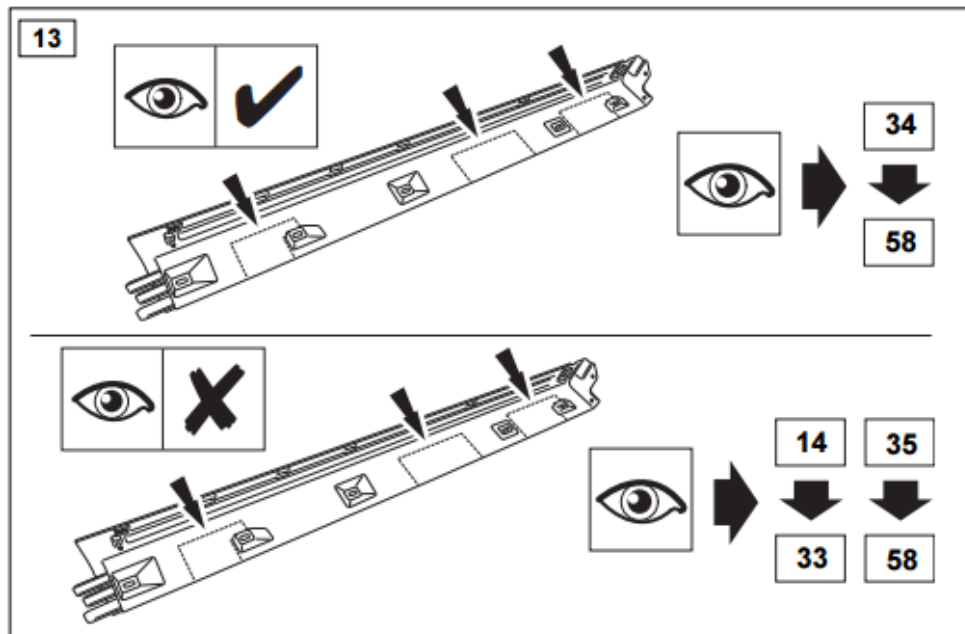

**WARRANTY & DISCLAIMER** - TerrafirMa products are warranted free from defects in materials and workmanship for a period of 12 months from the date of retail invoice. TerrafirMa does not warrant that the products manufactured or marketed by it comply with the laws of the country where those goods are purchased or used. It is the sole responsibility of the purchaser to ascertain whether products being purchased, or the fitting of those products to any other object, comply with local laws. This warranty covers structural defect and workmanship but does not cover finishes, labour charges for removal or refitting, freight costs, accident damage, misuse or abuse, damage due to incorrect or improper fitting or application, modified product, faulty design or consequential damage of any kind. Damage or defects caused by collision, alteration, improper installation, road hazards, adverse conditions or usage for any other purpose other than normal private usage are not covered by this warranty. TerrafirMa shall not be liable for any other claim relating to the use of the product and any indirect special or consequential damage or injury to any person, company or other entity. All claims must be accompanied by the original retail invoice and should be submitted to the supplying Allmakes 4x4/TerrafirMa distributor. This warranty covers only the replacement of the product or part concerned. The decision remains solely at the discretion of Allmakes Ltd. The information contained in this catalogue was correct at the time of going to press. Allmakes/TerrafirMa and its associated companies reserve the right to alter the range and any product specifications without notice. Always consult your Allmakes/TerrafirMa distributor for the latest product information and specifications. The TerrafirMa range of products is constantly being evaluated for enhancement and improvement to make sure the level of quality and performance is as expected.