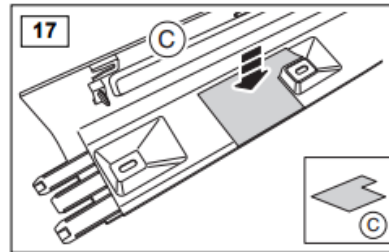

WARRANTY & DISCLAIMER - Terrafirma products are warranted free from defects in materials and workmanship for a period of 12 months from the date of retail invoice. Terrafirma does not warrant that the products manufactured or marketed by it comply with the laws of the country where those goods are purchased or used. It is the sole responsibility of the purchaser to ascertain whether products being purchased, or the fitting of those products to any other object, comply with local laws. This warranty covers structural defect and workmanship but does not cover finishes, labour charges for removal or refitting, freight costs, accident damage, misuse or abuse, damage due to incorrect or improper fitting or application, modified product, faulty design or consequential damage of any kind. Damage or defects caused by collision, alteration, improper installation, road hazards, adverse conditions or usage for any other purpose other than normal private usage are not covered by this warranty. Terrafirma shall not be liable for any other claim relating to the use of the product and any indirect special or consequential damage or injury to any person, company or other entity. All claims must be accompanied by the original retail invoice and should be submitted to the supplying Allmakes/Terrafirma distributor. This warranty covers only the replacement of the product or part concerned. The decision remains solely at the discretion of Allmakes Ltd. The information contained in this catalogue was correct at the time of going to press. Allmakes/Terrafirma and its associated companies reserve the right to alter the range and any product specifications without notice. Always consult your Allmakes/Terrafirma distributor for the latest product information and specifications. The Terrafirma range of products is constantly being evaluated for enhancement and improvement to make sure the level of quality and performance is as expected.

TFSRRSSS