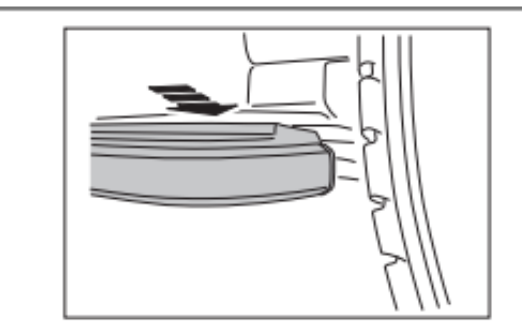

WARRANTY & DISCLAIMER - Terrafirma products are warranted free from defects in materials and workmanship for a period of 12 months from the date of retail invoice. Terrafirma does not warrant that the products manufactured or marketed by it comply with the laws of the country where those goods are purchased or used. It is the sole responsibility of the purchaser to ascertain whether products being purchased, or the fitting of those products to any other object, comply with local laws. This warranty covers structural defect and workmanship but does not cover finishes, labour charges for removal or refitting, freight costs, accident damage, misuse or abuse, damage due to incorrect or improper fitment or application, modified product, faulty design or consequential damage of any kind. Damage or defects caused by collision, alteration, improper installation, road hazards, adverse conditions or usage for any other purpose other than normal private usage are not covered by this warranty. Terrafirma shall not be liable for any other claim relating to the use of the product and any indirect special or consequential damage or injury to any person, company or other entity. All claims must be accompanied by the original retail invoice and should be submitted to the supplying Allmakes 4x4/Terrafirma distributor. This warranty covers only the replacement of the product or part concerned. The decision remains solely at the discretion of Allmakes Ltd. The information contained in this catalogue was correct at the time of going to press. Allmakes/Terrafirma and its associated companies reserve the right to alter the range and any product specifications without notice. Always consult your Allmakes/Terrafirma distributor for the latest product information and specifications. The Terrafirma range of products is constantly being evaluated for enhancement and improvement to make sure the level of quality and performance is as expected.

TFSRRSSS