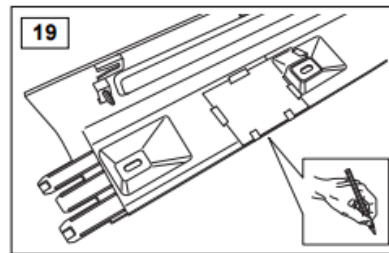

WARRANTY & DISCLAIMER - Terrafirma products are warranted free from defects in materials and workmanship for a period of 12 months from the date of retail invoice. Terrafirma does not warrant that the products manufactured or marketed by it comply with the laws of the country where those goods are purchased or used. It is the sole responsibility of the purchaser to ascertain whether products being purchased, or the fitting of those products to any other object, comply with local laws. This warranty covers structural defect and workmanship but does not cover finishes, labour charges for removal or refitting, freight costs, accident damage, misuse or abuse, damage due to incorrect or improper fitting or application, modified product, faulty design or consequential damage of any kind. Damage or defects caused by collision, alteration, improper installation, road hazards, adverse conditions or usage for any other purpose other than normal private usage are not covered by this warranty. Terrafirma shall not be liable for any other claim relating to the use of the product and any indirect special or consequential damage or injury to any person, company or other entity. All claims must be accompanied by the original retail invoice and should be submitted to the supplying Allmakes/Terrafirma distributor. This warranty covers only the replacement of the product or part concerned. The decision remains solely at the discretion of Allmakes Ltd. The information contained in this catalogue was correct at the time of going to press. Allmakes/Terrafirma and its associated companies reserve the right to alter the range and any product specifications without notice. Always consult your Allmakes/Terrafirma distributor for the latest product information and specifications. The Terrafirma range of products is constantly being evaluated for enhancement and improvement to make sure the level of quality and performance is as expected.

TFSRRSSS