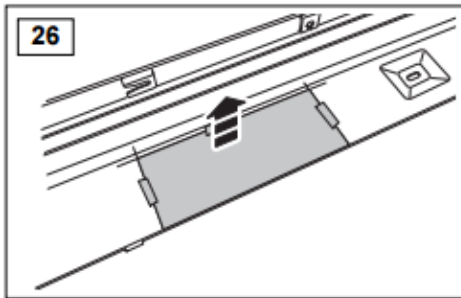

WARRANTY & DISCLAIMER - Terrafirma products are warranted free from defects in materials and workmanship for a period of 12 months from the date of retail invoice. Terrafirma does not warrant that the products manufactured or marketed by it comply with the laws of the country where those goods are purchased or used. It is the sole responsibility of the purchaser to ascertain whether products being purchased, or the fitting of those products to any other object, comply with local laws. This warranty covers structural defect and workmanship but does not cover finishes, labour charges for removal or refitting, freight costs, accident damage, misuse or abuse, damage due to incorrect or improper fitting or application, modified product, faulty design or consequential damage of any kind. Damage or defects caused by collision, alteration, improper installation, road hazards, adverse conditions or usage for any other purpose other than normal private usage are not covered by this warranty. Terrafirma shall not be liable for any other claim relating to the use of the product and any indirect special or consequential damage or injury to any person, company or other entity. All claims must be accompanied by the original retail invoice and should be submitted to the supplying Allmakes/Terrafirma distributor. This warranty covers only the replacement of the product or part concerned. The decision remains solely at the discretion of Allmakes Ltd. The information contained in this catalogue was correct at the time of going to press. Allmakes/Terrafirma and its associated companies reserve the right to alter the range and any product specifications without notice. Always consult your Allmakes/Terrafirma distributor for the latest product information and specifications. The Terrafirma range of products is constantly being evaluated for enhancement and improvement to make sure the level of quality and performance is as expected.

TFSRRSSS