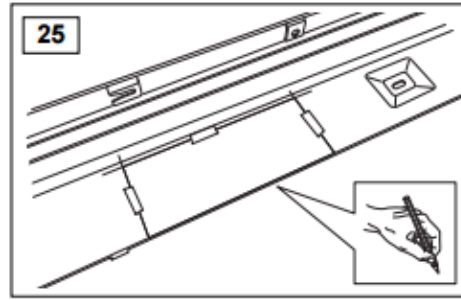

WARRANTY & DISCLAIMER - Terrafirma products are warranted free from defects in materials and workmanship for a period of 12 months from the date of retail invoice. Terrafirma does not warrant that the products manufactured or marketed by it comply with the laws of the country where those goods are purchased or used. It is the sole responsibility of the purchaser to ascertain whether products being purchased, or the fitting of those products to any other object, comply with local laws. This warranty covers structural defect and workmanship but does not cover finishes, labour charges for removal or refitting, freight costs, accident damage, misuse or abuse, damage due to incorrect or improper fitting or application, modified product, faulty design or consequential damage of any kind. Damage or defects caused by collision, alteration, improper installation, road hazards, adverse conditions or usage for any other purpose other than normal private usage are not covered by this warranty. Terrafirma shall not be liable for any other claim relating to the use of the product and any indirect special or consequential damage or injury to any person, company or other entity. All claims must be accompanied by the original retail invoice and should be submitted to the supplying Allmakes/Terrafirma distributor. This warranty covers only the replacement of the product or part concerned. The decision remains solely at the discretion of Allmakes Ltd. The information contained in this catalogue was correct at the time of going to press. Allmakes/Terrafirma and its associated companies reserve the right to alter the range and any product specifications without notice. Always consult your Allmakes/Terrafirma distributor for the latest product information and specifications. The Terrafirma range of products is constantly being evaluated for enhancement and improvement to make sure the level of quality and performance is as expected.

TFSRRSSS