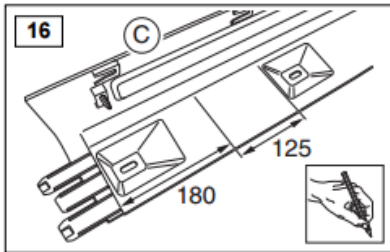

WARRANTY & DISCLAIMER - Terrafirma products are warranted free from defects in materials and workmanship for a period of 12 months from the date of retail invoice. Terrafirma does not warrant that the products manufactured or marketed by it comply with the laws of the country where those goods are purchased or used. It is the sole responsibility of the purchaser to ascertain whether products being purchased, or the fitting of those products to any other object, comply with local laws. This warranty covers structural defect and workmanship but does not cover finishes, labour charges for removal or refitting, freight costs, accident damage, misuse or abuse, damage due to incorrect or improper fitting or application, modified product, faulty design or consequential damage of any kind. Damage or defects caused by collision, alteration, improper installation, road hazards, adverse conditions or usage for any other purpose other than normal private usage are not covered by this warranty. Terrafirma shall not be liable for any other claim relating to the use of the product and any indirect special or consequential damage or injury to any person, company or other entity. All claims must be accompanied by the original retail invoice and should be submitted to the supplying Allmakes/Terrafirma distributor. This warranty covers only the replacement of the product or part concerned. The decision remains solely at the discretion of Allmakes Ltd. The information contained in this catalogue was correct at the time of going to press. Allmakes/Terrafirma and its associated companies reserve the right to alter the range and any product specifications without notice. Always consult your Allmakes/Terrafirma distributor for the latest product information and specifications. The Terrafirma range of products is constantly being evaluated for enhancement and improvement to make sure the level of quality and performance is as expected.

TFSRRSSS