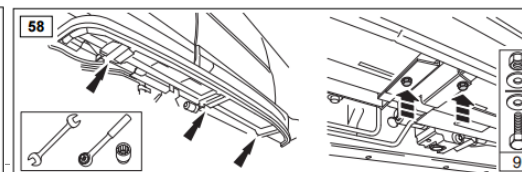

WARRANTY & DISCLAIMER - Terrafirma products are warranted free from defects in materials and workmanship for a period of 12 months from the date of retail invoice. Terrafirma does not warrant that the products manufactured or marketed by it comply with the laws of the country where those goods are purchased or used. It is the sole responsibility of the purchaser to ascertain whether products being purchased, or the fitting of those products to any other object, comply with local laws. This warranty covers structural defect and workmanship but does not cover finishes, labour charges for removal or refitting, freight costs, accident damage, misuse or abuse, damage due to incorrect or improper fitment or application, modified product, faulty design or consequential damage of any kind. Damage or defects caused by collision, alteration, improper installation, road hazards, adverse conditions or usage for any other purpose other than normal private usage are not covered by this warranty. Terrafirma shall not be liable for any other claim relating to the use of the product and any indirect special or consequential damage or injury to any person, company or other entity. All claims must be accompanied by the original retail invoice and should be submitted to the supplying Allmakes 4x4/Terrafirma distributor. This warranty covers only the replacement of the product or part concerned. The decision remains solely at the discretion of Allmakes Ltd. The information contained in this catalogue was correct at the time of going to press. Allmakes/Terrafirma and its associated companies reserve the right to alter the range and any product specifications without notice. Always consult your Allmakes/Terrafirma distributor for the latest product information and specifications. The Terrafirma range of products is constantly being evaluated for enhancement and improvement to make sure the level of quality and performance is as expected.

TFSRRSSS