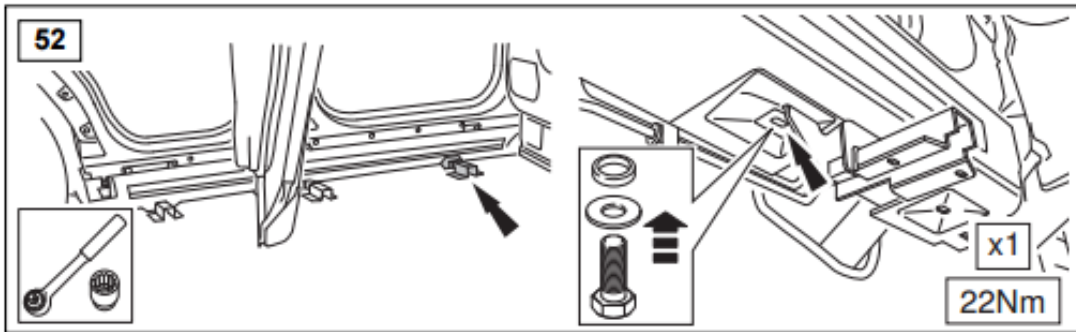

WARRANTY & DISCLAIMER - Terrafirma products are warranted free from defects in materials and workmanship for a period of 12 months from the date of retail invoice. Terrafirma does not warrant that the products manufactured or marketed by it comply with the laws of the country where those goods are purchased or used. It is the sole responsibility of the purchaser to ascertain whether products being purchased, or the fitting of those products to any other object, comply with local laws. This warranty covers structural defect and workmanship but does not cover finishes, labour charges for removal or refitting, freight costs, accident damage, misuse or abuse, damage due to incorrect or improper fitment or application, modified product, faulty design or consequential damage of any kind. Damage or defects caused by collision, alteration, improper installation, road hazards, adverse conditions or usage for any other purpose other than normal private usage are not covered by this warranty. Terrafirma shall not be liable for any other claim relating to the use of the product and any indirect special or consequential damage or injury to any person, company or other entity. All claims must be accompanied by the original retail invoice and should be submitted to the supplying Allmakes 4x4/Terrafirma distributor. This warranty covers only the replacement of the product or part concerned. The decision remains solely at the discretion of Allmakes Ltd. The information contained in this catalogue was correct at the time of going to press. Allmakes/Terrafirma and its associated companies reserve the right to alter the range and any product specifications without notice. Always consult your Allmakes/Terrafirma distributor for the latest product information and specifications. The Terrafirma range of products is constantly being evaluated for enhancement and improvement to make sure the level of quality and performance is as expected.

TFSRRSSS