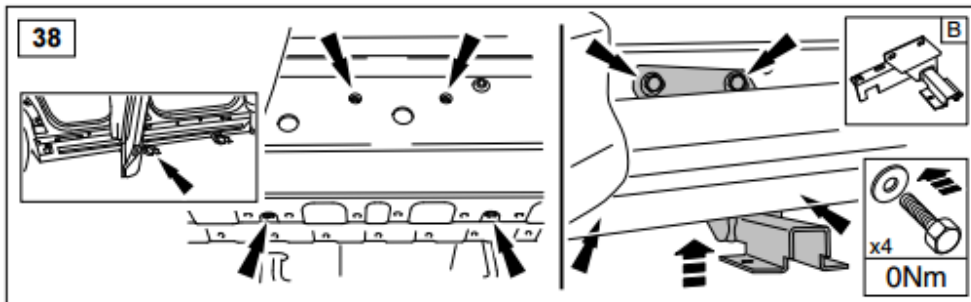

WARRANTY & DISCLAIMER - TerrafirMa products are warranted free from defects in materials and workmanship for a period of 12 months from the date of retail invoice. TerrafirMa does not warrant that the products manufactured or marketed by it comply with the laws of the country where those goods are purchased or used. It is the sole responsibility of the purchaser to ascertain whether products being purchased, or the fitting of those products to any other object, comply with local laws. This warranty covers structural defect and workmanship but does not cover finishes, labour charges for removal or refitting, freight costs, accident damage, misuse or abuse, damage due to incorrect or improper fitment or application, modified product, faulty design or consequential damage of any kind. Damage or defects caused by collision, alteration, improper installation, road hazards, adverse conditions or usage for any other purpose other than normal private usage are not covered by this warranty. TerrafirMa shall not be liable for any other claim relating to the use of the product and any indirect special or consequential damage or injury to any person, company or other entity. All claims must be accompanied by the original retail invoice and should be submitted to the supplying Allmakes 4x4/TerrafirMa distributor. This warranty covers only the replacement of the product or part concerned. The decision remains solely at the discretion of Allmakes Ltd. The information contained in this catalogue was correct at the time of going to press. Allmakes/TerrafirMa and its associated companies reserve the right to alter the range and any product specifications without notice. Always consult your Allmakes/TerrafirMa distributor for the latest product information and specifications. The TerrafirMa range of products is constantly being evaluated for enhancement and improvement to make sure the level of quality and performance is as expected.

TFSRRSSS