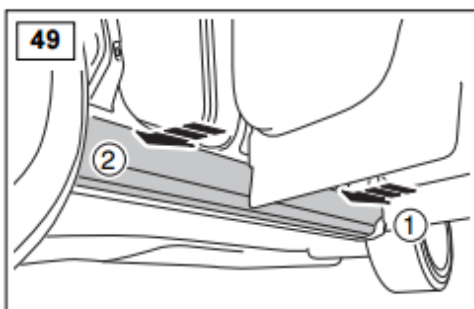

WARRANTY & DISCLAIMER - TerrafirMa products are warranted free from defects in materials and workmanship for a period of 12 months from the date of purchase. TerrafirMa does not warrant that the products manufactured or marketed by it comply with the laws of the country where those goods are purchased or used. It is the sole responsibility of the purchaser to ascertain whether products being purchased, or the fitting of those products to any other object, comply with local laws. This warranty covers structural defect and workmanship but does not cover finishes, labour charges for removal or refitting, freight costs, accident damage, misuse or abuse, damage due to incorrect or improper fitting or application, modified product, faulty design or consequential damage of any kind. Damage or defects caused by collision, alteration, improper installation, road hazards, adverse conditions or usage for any other purpose other than normal private usage are not covered by this warranty. TerrafirMa shall not be liable for any other claim relating to the use of the product and any indirect special or consequential damage or injury to any person, company or other entity. All claims must be accompanied by the original retail invoice and should be submitted to the supplying Allmakes 4x4/TerrafirMa distributor. This warranty covers only the replacement of the product or part concerned. The decision remains solely at the discretion of Allmakes Ltd. The information contained in this catalogue was correct at the time of going to press. Allmakes/TerrafirMa and its associated companies reserve the right to alter the range and any product specifications without notice. Always consult your Allmakes/TerrafirMa distributor for the latest product information and specifications. The TerrafirMa range of products is constantly being evaluated for enhancement and improvement to make sure the level of quality and performance is as expected.

TFSRRSSS