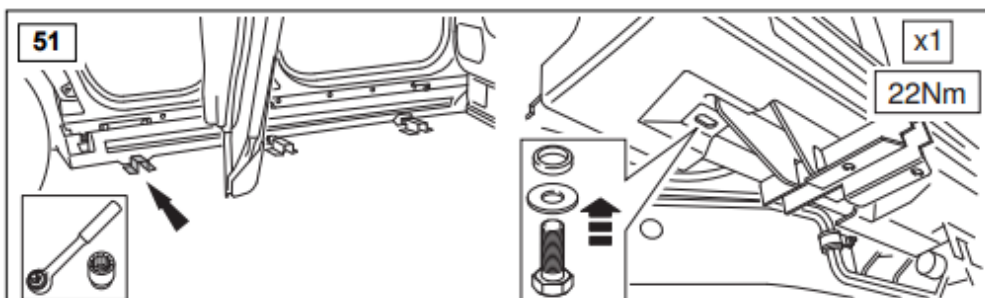

WARRANTY & DISCLAIMER - TerrafirMa products are warranted free from defects in materials and workmanship for a period of 12 months from the date of purchase. TerrafirMa does not warrant that the products manufactured or marketed by it comply with the laws of the country where those goods are purchased or used. It is the sole responsibility of the purchaser to ascertain whether products being purchased, or the fitting of those products to any other object, comply with local laws. This warranty covers structural defect and workmanship but does not cover finishes, labour charges for removal or refitting, freight costs, accident damage, misuse or abuse, damage due to incorrect or improper fitting or application, modified product, faulty design or consequential damage of any kind. Damage or defects caused by collision, alteration, improper installation, road hazards, adverse conditions or usage for any other purpose other than normal private usage are not covered by this warranty. TerrafirMa shall not be liable for any other claim relating to the use of the product and any indirect special or consequential damage or injury to any person, company or other entity. All claims must be accompanied by the original retail invoice and should be submitted to the supplying Allmakes 4x4/TerrafirMa distributor. This warranty covers only the replacement of the product or part concerned. The decision remains solely at the discretion of Allmakes Ltd. The information contained in this catalogue was correct at the time of going to press. Allmakes/TerrafirMa and its associated companies reserve the right to alter the range and any product specifications without notice. Always consult your Allmakes/TerrafirMa distributor for the latest product information and specifications. The TerrafirMa range of products is constantly being evaluated for enhancement and improvement to make sure the level of quality and performance is as expected.

TFSRRSSS