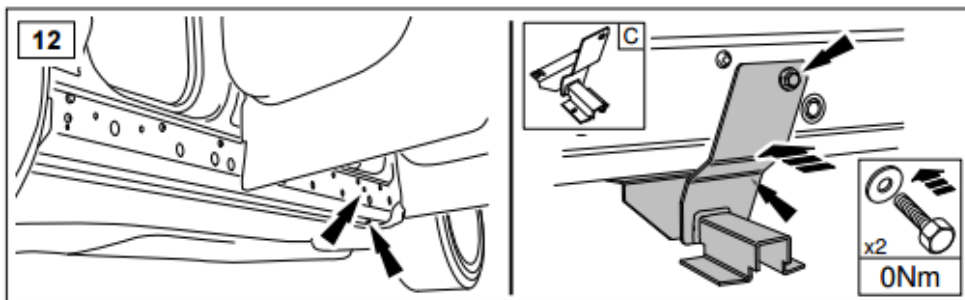

**WARRANTY & DISCLAIMER** - TerrafirMa products are warranted free from defects in materials and workmanship for a period of 12 months from the date of retail invoice. TerrafirMa does not warrant that the products manufactured or marketed by it comply with the laws of the country where those goods are purchased or used. It is the sole responsibility of the purchaser to ascertain whether products being purchased, or the fitting of those products to any other object, comply with local laws. This warranty covers structural defect and workmanship but does not cover finishes, labour charges for removal or refitting, freight costs, accident damage, misuse or abuse, damage due to incorrect or improper fitting or application, modified product, faulty design or consequential damage of any kind. Damage or defects caused by collision, alteration, improper installation, road hazards, adverse conditions or usage for any other purpose other than normal private usage are not covered by this warranty. TerrafirMa shall not be liable for any other claim relating to the use of the product and any indirect special or consequential damage or injury to any person, company or other entity. All claims must be accompanied by the original retail invoice and should be submitted to the supplying Allmakes 4x4/TerrafirMa distributor. This warranty covers only the replacement of the product or part concerned. The decision remains solely at the discretion of Allmakes Ltd. The information contained in this catalogue was correct at the time of going to press. Allmakes/TerrafirMa and its associated companies reserve the right to alter the range and any product specifications without notice. Always consult your Allmakes/TerrafirMa distributor for the latest product information and specifications. The TerrafirMa range of products is constantly being evaluated for enhancement and improvement to make sure the level of quality and performance is as expected.