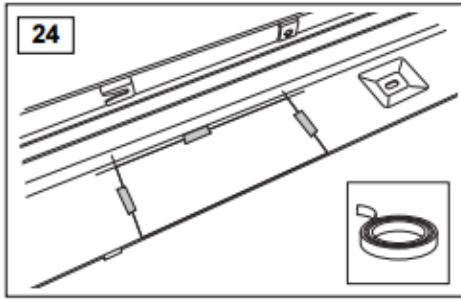

WARRANTY & DISCLAIMER - Terrafirma products are warranted free from defects in materials and workmanship for a period of 12 months from the date of retail invoice. Terrafirma does not warrant that the products manufactured or marketed by it comply with the laws of the country where those goods are purchased or used. It is the sole responsibility of the purchaser to ascertain whether products being purchased, or the fitting of those products to any other object, comply with local laws. This warranty covers structural defect and workmanship but does not cover finishes, labour charges for removal or refitting, freight costs, accident damage, misuse or abuse, damage due to incorrect or improper fitting or application, modified product, faulty design or consequential damage of any kind. Damage or defects caused by collision, alteration, improper installation, road hazards, adverse conditions or usage for any other purpose other than normal private usage are not covered by this warranty. Terrafirma shall not be liable for any other claim relating to the use of the product and any indirect special or consequential damage or injury to any person, company or other entity. All claims must be accompanied by the original retail invoice and should be submitted to the supplying Allmakes/Terrafirma distributor. This warranty covers only the replacement of the product or part concerned. The decision remains solely at the discretion of Allmakes Ltd. The information contained in this catalogue was correct at the time of going to press. Allmakes/Terrafirma and its associated companies reserve the right to alter the range and any product specifications without notice. Always consult your Allmakes/Terrafirma distributor for the latest product information and specifications. The Terrafirma range of products is constantly being evaluated for enhancement and improvement to make sure the level of quality and performance is as expected.

TFSRRSSS