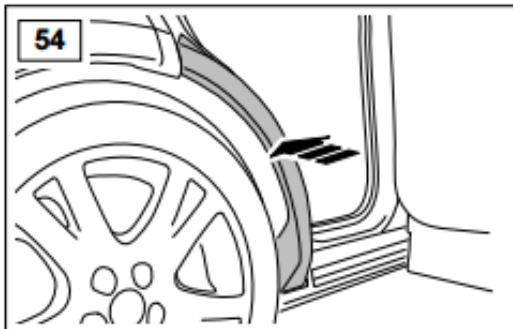

WARRANTY & DISCLAIMER - Terrafirma products are warranted free from defects in materials and workmanship for a period of 12 months from the date of retail invoice. Terrafirma does not warrant that the products manufactured or marketed by it comply with the laws of the country where those goods are purchased or used. It is the sole responsibility of the purchaser to ascertain whether products being purchased, or the fitting of those products to any other object, comply with local laws. This warranty covers structural defect and workmanship but does not cover finishes, labour charges for removal or refitting, freight costs, accident damage, misuse or abuse, damage due to incorrect or improper fitment or application, modified product, faulty design or consequential damage of any kind. Damage or defects caused by collision, alteration, improper installation, road hazards, adverse conditions or usage for any other purpose other than normal private usage are not covered by this warranty. Terrafirma shall not be liable for any other claim relating to the use of the product and any indirect special or consequential damage or injury to any person, company or other entity. All claims must be accompanied by the original retail invoice and should be submitted to the supplying Allmakes 4x4/Terrafirma distributor. This warranty covers only the replacement of the product or part concerned. The decision remains solely at the discretion of Allmakes Ltd. The information contained in this catalogue was correct at the time of going to press. Allmakes/Terrafirma and its associated companies reserve the right to alter the range and any product specifications without notice. Always consult your Allmakes/Terrafirma distributor for the latest product information and specifications. The Terrafirma range of products is constantly being evaluated for enhancement and improvement to make sure the level of quality and performance is as expected.

TFSRRSSS