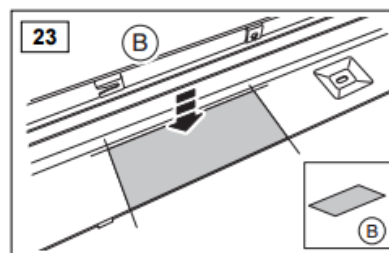

WARRANTY & DISCLAIMER - Terrafirma products are warranted free from defects in materials and workmanship for a period of 12 months from the date of retail invoice. Terrafirma does not warrant that the products manufactured or marketed by it comply with the laws of the country where those goods are purchased or used. It is the sole responsibility of the purchaser to ascertain whether products being purchased, or the fitting of those products to any other object, comply with local laws. This warranty covers structural defect and workmanship but does not cover finishes, labour charges for removal or refitting, freight costs, accident damage, misuse or abuse, damage due to incorrect or improper fitting or application, modified product, faulty design or consequential damage of any kind. Damage or defects caused by collision, alteration, improper installation, road hazards, adverse conditions or usage for any other purpose other than normal private usage are not covered by this warranty. Terrafirma shall not be liable for any other claim relating to the use of the product and any indirect special or consequential damage or injury to any person, company or other entity. All claims must be accompanied by the original retail invoice and should be submitted to the supplying Allmakes/Terrafirma distributor. This warranty covers only the replacement of the product or part concerned. The decision remains solely at the discretion of Allmakes Ltd. The information contained in this catalogue was correct at the time of going to press. Allmakes/Terrafirma and its associated companies reserve the right to alter the range and any product specifications without notice. Always consult your Allmakes/Terrafirma distributor for the latest product information and specifications. The Terrafirma range of products is constantly being evaluated for enhancement and improvement to make sure the level of quality and performance is as expected.

TFSRRSSS