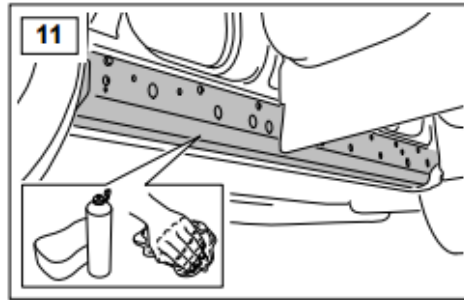

**WARRANTY & DISCLAIMER** - TerrafirMa products are warranted free from defects in materials and workmanship for a period of 12 months from the date of retail invoice. TerrafirMa does not warrant that the products manufactured or marketed by it comply with the laws of the country where those goods are purchased or used. It is the sole responsibility of the purchaser to ascertain whether products being purchased, or the fitting of those products to any other object, comply with local laws. This warranty covers structural defect and workmanship but does not cover finishes, labour charges for removal or refitting, freight costs, accident damage, misuse or abuse, damage due to incorrect or improper fitting or application, modified product, faulty design or consequential damage of any kind. Damage or defects caused by collision, alteration, improper installation, road hazards, adverse conditions or usage for any other purpose other than normal private usage are not covered by this warranty. TerrafirMa shall not be liable for any other claim relating to the use of the product and any indirect special or consequential damage or injury to any person, company or other entity. All claims must be accompanied by the original retail invoice and should be submitted to the supplying Allmakes 4x4/TerrafirMa distributor. This warranty covers only the replacement of the product or part concerned. The decision remains solely at the discretion of Allmakes Ltd. The information contained in this catalogue was correct at the time of going to press. Allmakes/TerrafirMa and its associated companies reserve the right to alter the range and any product specifications without notice. Always consult your Allmakes/TerrafirMa distributor for the latest product information and specifications. The TerrafirMa range of products is constantly being evaluated for enhancement and improvement to make sure the level of quality and performance is as expected.