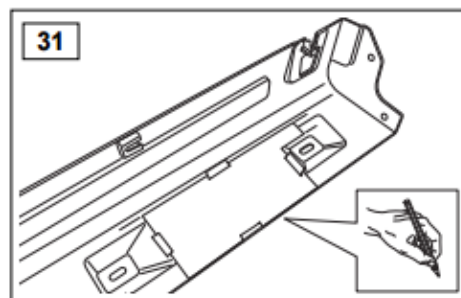

WARRANTY & DISCLAIMER - Terrafirma products are warranted free from defects in materials and workmanship for a period of 12 months from the date of retail invoice. Terrafirma does not warrant that the products manufactured or marketed by it comply with the laws of the country where those goods are purchased or used. It is the sole responsibility of the purchaser to ascertain whether products being purchased, or the fitting of those products to any other object, comply with local laws. This warranty covers structural defect and workmanship but does not cover finishes, labour charges for removal or refitting, freight costs, accident damage, misuse or abuse, damage due to incorrect or improper fitting or application, modified product, faulty design or consequential damage of any kind. Damage or defects caused by collision, alteration, improper installation, road hazards, adverse conditions or usage for any other purpose other than normal private usage are not covered by this warranty. Terrafirma shall not be liable for any other claim relating to the use of the product and any indirect special or consequential damage or injury to any person, company or other entity. All claims must be accompanied by the original retail invoice and should be submitted to the supplying Allmakes/Terrafirma distributor. This warranty covers only the replacement of the product or part concerned. The decision remains solely at the discretion of Allmakes Ltd. The information contained in this catalogue was correct at the time of going to press. Allmakes/Terrafirma and its associated companies reserve the right to alter the range and any product specifications without notice. Always consult your Allmakes/Terrafirma distributor for the latest product information and specifications. The Terrafirma range of products is constantly being evaluated for enhancement and improvement to make sure the level of quality and performance is as expected.

TFSRRSSS