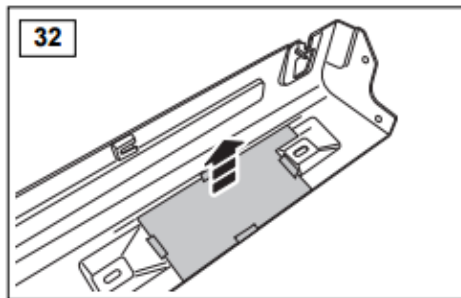

WARRANTY & DISCLAIMER - Terrafirma products are warranted free from defects in materials and workmanship for a period of 12 months from the date of retail invoice. Terrafirma does not warrant that the products manufactured or marketed by it comply with the laws of the country where those goods are purchased or used. It is the sole responsibility of the purchaser to ascertain whether products being purchased, or the fitting of those products to any other object, comply with local laws. This warranty covers structural defect and workmanship but does not cover finishes, labour charges for removal or refitting, freight costs, accident damage, misuse or abuse, damage due to incorrect or improper fitting or application, modified product, faulty design or consequential damage of any kind. Damage or defects caused by collision, alteration, improper installation, road hazards, adverse conditions or usage for any other purpose other than normal private usage are not covered by this warranty. Terrafirma shall not be liable for any other claim relating to the use of the product and any indirect special or consequential damage or injury to any person, company or other entity. All claims must be accompanied by the original retail invoice and should be submitted to the supplying Allmakes/Terrafirma distributor. This warranty covers only the replacement of the product or part concerned. The decision remains solely at the discretion of Allmakes Ltd. The information contained in this catalogue was correct at the time of going to press. Allmakes/Terrafirma and its associated companies reserve the right to alter the range and any product specifications without notice. Always consult your Allmakes/Terrafirma distributor for the latest product information and specifications. The Terrafirma range of products is constantly being evaluated for enhancement and improvement to make sure the level of quality and performance is as expected.

TFSRRSSS