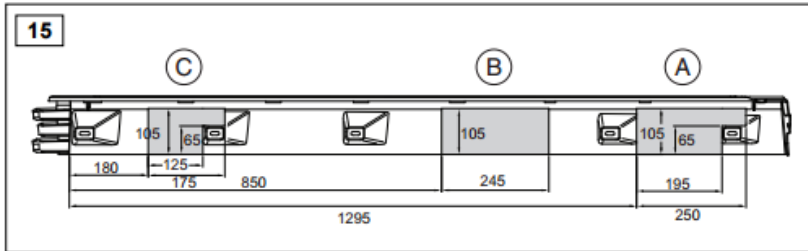

WARRANTY & DISCLAIMER - Terrafirma products are warranted free from defects in materials and workmanship for a period of 12 months from the date of retail invoice. Terrafirma does not warrant that the products manufactured or marketed by it comply with the laws of the country where those goods are purchased or used. It is the sole responsibility of the purchaser to ascertain whether products being purchased, or the fitting of those products to any other object, comply with local laws. This warranty covers structural defect and workmanship but does not cover finishes, labour charges for removal or refitting, freight costs, accident damage, misuse or abuse, damage due to incorrect or improper fitting or application, modified product, faulty design or consequential damage of any kind. Damage or defects caused by collision, alteration, improper installation, road hazards, adverse conditions or usage for any other purpose other than normal private usage are not covered by this warranty. Terrafirma shall not be liable for any other claim relating to the use of the product and any indirect special or consequential damage or injury to any person, company or other entity. All claims must be accompanied by the original retail invoice and should be submitted to the supplying Allmakes/Terrafirma distributor. This warranty covers only the replacement of the product or part concerned. The decision remains solely at the discretion of Allmakes Ltd. The information contained in this catalogue was correct at the time of going to press. Allmakes/Terrafirma and its associated companies reserve the right to alter the range and any product specifications without notice. Always consult your Allmakes/Terrafirma distributor for the latest product information and specifications. The Terrafirma range of products is constantly being evaluated for enhancement and improvement to make sure the level of quality and performance is as expected.

TFSRRSSS