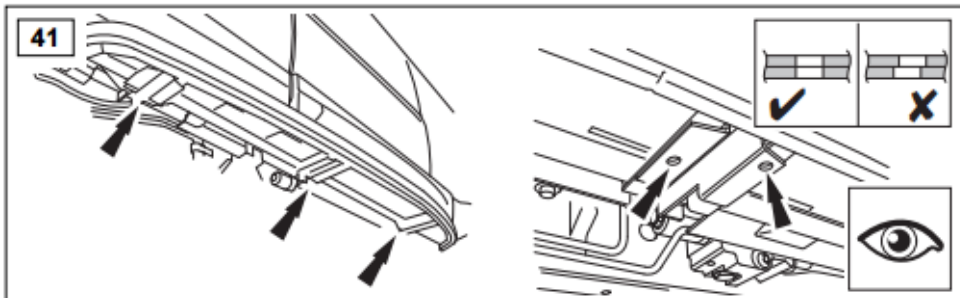

WARRANTY & DISCLAIMER - Terrafirma products are warranted free from defects in materials and workmanship for a period of 12 months from the date of retail invoice. Terrafirma does not warrant that the products manufactured or marketed by it comply with the laws of the country where those goods are purchased or used. It is the sole responsibility of the purchaser to ascertain whether products being purchased, or the fitting of those products to any other object, comply with local laws. This warranty covers structural defect and workmanship but does not cover finishes, labour charges for removal or refitting, freight costs, accident damage, misuse or abuse, damage due to incorrect or improper fitting or application, modified product, faulty design or consequential damage of any kind. Damage or defects caused by collision, alteration, improper installation, road hazards, adverse conditions or usage for any other purpose other than normal private usage are not covered by this warranty. Terrafirma shall not be liable for any other claim relating to the use of the product and any indirect special or consequential damage or injury to any person, company or other entity. All claims must be accompanied by the original retail invoice and should be submitted to the supplying Allmakes/Terrafirma distributor. This warranty covers only the replacement of the product or part concerned. The decision remains solely at the discretion of Allmakes Ltd. The information contained in this catalogue was correct at the time of going to press. Allmakes/Terrafirma and its associated companies reserve the right to alter the range and any product specifications without notice. Always consult your Allmakes/Terrafirma distributor for the latest product information and specifications. The Terrafirma range of products is constantly being evaluated for enhancement and improvement to make sure the level of quality and performance is as expected.

TFSRRSSS