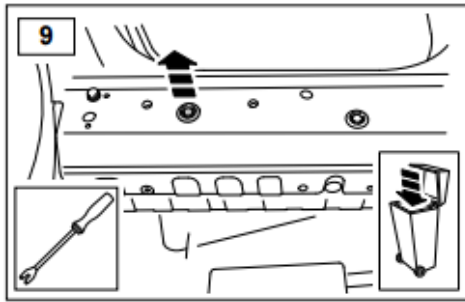

**WARRANTY & DISCLAIMER** - TerrafirMa products are warranted free from defects in materials and workmanship for a period of 12 months from the date of retail invoice. TerrafirMa does not warrant that the products manufactured or marketed by it comply with the laws of the country where those goods are purchased or used. It is the sole responsibility of the purchaser to ascertain whether products being purchased, or the fitting of those products to any other object, comply with local laws. This warranty covers structural defect and workmanship but does not cover finishes, labour charges for removal or refitting, freight costs, accident damage, misuse or abuse, damage due to incorrect or improper fitting or application, modified product, faulty design or consequential damage of any kind. Damage or defects caused by collision, alteration, improper installation, road hazards, adverse conditions or usage for any other purpose other than normal private usage are not covered by this warranty. TerrafirMa shall not be liable for any other claim relating to the use of the product and any indirect special or consequential damage or injury to any person, company or other entity. All claims must be accompanied by the original retail invoice and should be submitted to the supplying Allmakes 4x4/TerrafirMa distributor. This warranty covers only the replacement of the product or part concerned. The decision remains solely at the discretion of Allmakes Ltd. The information contained in this catalogue was correct at the time of going to press. Allmakes/TerrafirMa and its associated companies reserve the right to alter the range and any product specifications without notice. Always consult your Allmakes/TerrafirMa distributor for the latest product information and specifications. The TerrafirMa range of products is constantly being evaluated for enhancement and improvement to make sure the level of quality and performance is as expected.