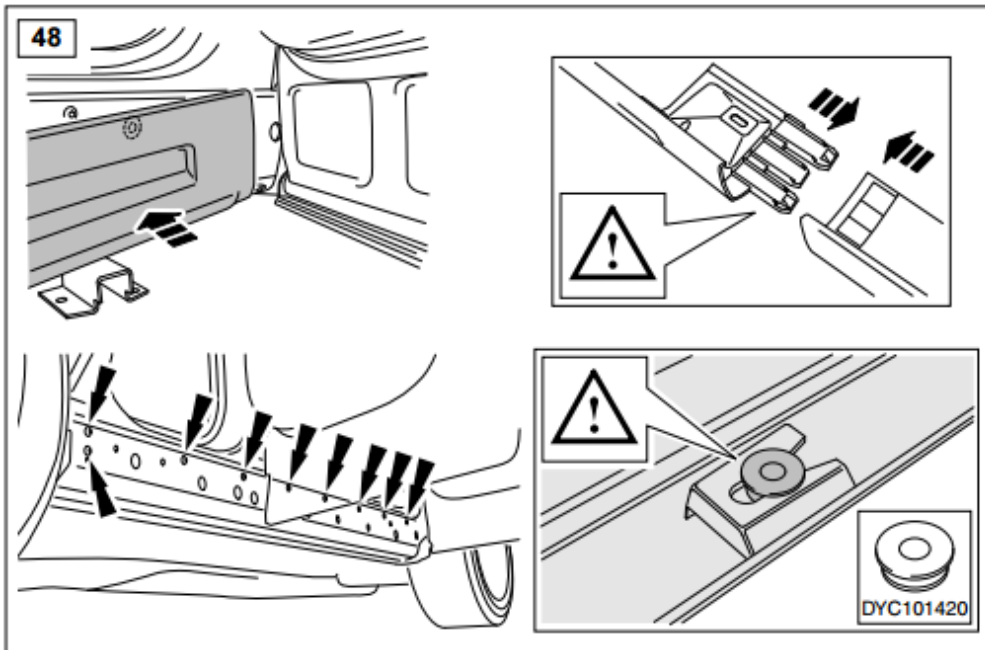

WARRANTY & DISCLAIMER - TerrafirMa products are warranted free from defects in materials and workmanship for a period of 12 months from the date of purchase. TerrafirMa does not warrant that the products manufactured or marketed by it comply with the laws of the country where those goods are purchased or used. It is the sole responsibility of the purchaser to ascertain whether products being purchased, or the fitting of those products to any other object, comply with local laws. This warranty covers structural defect and workmanship but does not cover finishes, labour charges for removal or refitting, freight costs, accident damage, misuse or abuse, damage due to incorrect or improper fitting or application, modified product, faulty design or consequential damage of any kind. Damage or defects caused by collision, alteration, improper installation, road hazards, adverse conditions or usage for any other purpose other than normal private usage are not covered by this warranty. TerrafirMa shall not be liable for any other claim relating to the use of the product and any indirect special or consequential damage or injury to any person, company or other entity. All claims must be accompanied by the original retail invoice and should be submitted to the supplying Allmakes 4x4/TerrafirMa distributor. This warranty covers only the replacement of the product or part concerned. The decision remains solely at the discretion of Allmakes Ltd. The information contained in this catalogue was correct at the time of going to press. Allmakes/TerrafirMa and its associated companies reserve the right to alter the range and any product specifications without notice. Always consult your Allmakes/TerrafirMa distributor for the latest product information and specifications. The TerrafirMa range of products is constantly being evaluated for enhancement and improvement to make sure the level of quality and performance is as expected.

TFSRRSSS