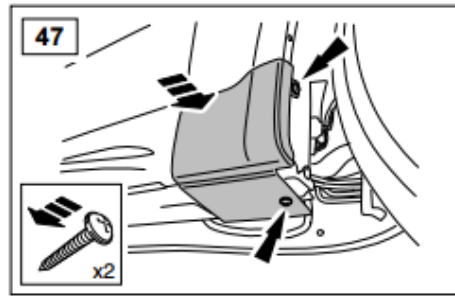

WARRANTY & DISCLAIMER - TerrafirMa products are warranted free from defects in materials and workmanship for a period of 12 months from the date of purchase. TerrafirMa does not warrant that the products manufactured or marketed by it comply with the laws of the country where those goods are purchased or used. It is the sole responsibility of the purchaser to ascertain whether products being purchased, or the fitting of those products to any other object, comply with local laws. This warranty covers structural defect and workmanship but does not cover finishes, labour charges for removal or refitting, freight costs, accident damage, misuse or abuse, damage due to incorrect or improper fitting or application, modified product, faulty design or consequential damage of any kind. Damage or defects caused by collision, alteration, improper installation, road hazards, adverse conditions or usage for any other purpose other than normal private usage are not covered by this warranty. TerrafirMa shall not be liable for any other claim relating to the use of the product and any indirect special or consequential damage or injury to any person, company or other entity. All claims must be accompanied by the original retail invoice and should be submitted to the supplying Allmakes 4x4/TerrafirMa distributor. This warranty covers only the replacement of the product or part concerned. The decision remains solely at the discretion of Allmakes Ltd. The information contained in this catalogue was correct at the time of going to press. Allmakes/TerrafirMa and its associated companies reserve the right to alter the range and any product specifications without notice. Always consult your Allmakes/TerrafirMa distributor for the latest product information and specifications. The TerrafirMa range of products is constantly being evaluated for enhancement and improvement to make sure the level of quality and performance is as expected.

TFSRRSSS