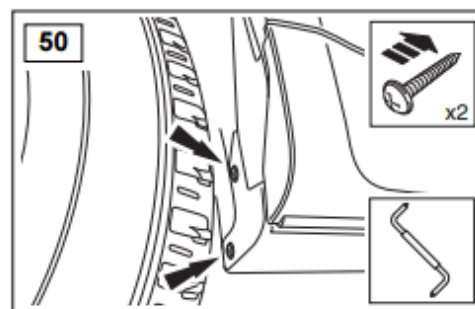

WARRANTY & DISCLAIMER - TerrafirMa products are warranted free from defects in materials and workmanship for a period of 12 months from the date of purchase. TerrafirMa does not warrant that the products manufactured or marketed by it comply with the laws of the country where those goods are purchased or used. It is the sole responsibility of the purchaser to ascertain whether products being purchased, or the fitting of those products to any other object, comply with local laws. This warranty covers structural defect and workmanship but does not cover finishes, labour charges for removal or refitting, freight costs, accident damage, misuse or abuse, damage due to incorrect or improper fitting or application, modified product, faulty design or consequential damage of any kind. Damage or defects caused by collision, alteration, improper installation, road hazards, adverse conditions or usage for any other purpose other than normal private usage are not covered by this warranty. TerrafirMa shall not be liable for any other claim relating to the use of the product and any indirect special or consequential damage or injury to any person, company or other entity. All claims must be accompanied by the original retail invoice and should be submitted to the supplying Allmakes 4x4/TerrafirMa distributor. This warranty covers only the replacement of the product or part concerned. The decision remains solely at the discretion of Allmakes Ltd. The information contained in this catalogue was correct at the time of going to press. Allmakes/TerrafirMa and its associated companies reserve the right to alter the range and any product specifications without notice. Always consult your Allmakes/TerrafirMa distributor for the latest product information and specifications. The TerrafirMa range of products is constantly being evaluated for enhancement and improvement to make sure the level of quality and performance is as expected.

TFSRRSSS