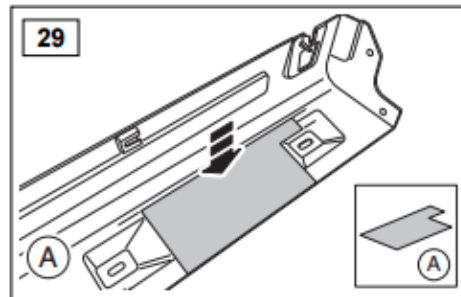

WARRANTY & DISCLAIMER - Terrafirma products are warranted free from defects in materials and workmanship for a period of 12 months from the date of retail invoice. Terrafirma does not warrant that the products manufactured or marketed by it comply with the laws of the country where those goods are purchased or used. It is the sole responsibility of the purchaser to ascertain whether products being purchased, or the fitting of those products to any other object, comply with local laws. This warranty covers structural defect and workmanship but does not cover finishes, labour charges for removal or refitting, freight costs, accident damage, misuse or abuse, damage due to incorrect or improper fitting or application, modified product, faulty design or consequential damage of any kind. Damage or defects caused by collision, alteration, improper installation, road hazards, adverse conditions or usage for any other purpose other than normal private usage are not covered by this warranty. Terrafirma shall not be liable for any other claim relating to the use of the product and any indirect special or consequential damage or injury to any person, company or other entity. All claims must be accompanied by the original retail invoice and should be submitted to the supplying Allmakes/Terrafirma distributor. This warranty covers only the replacement of the product or part concerned. The decision remains solely at the discretion of Allmakes Ltd. The information contained in this catalogue was correct at the time of going to press. Allmakes/Terrafirma and its associated companies reserve the right to alter the range and any product specifications without notice. Always consult your Allmakes/Terrafirma distributor for the latest product information and specifications. The Terrafirma range of products is constantly being evaluated for enhancement and improvement to make sure the level of quality and performance is as expected.

TFSRRSSS