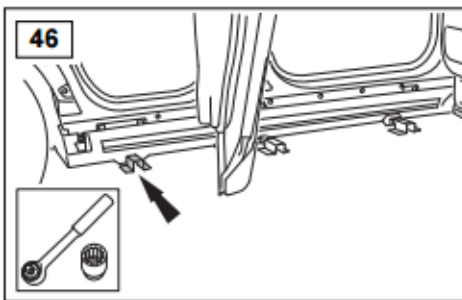

WARRANTY & DISCLAIMER - Terrafirma products are warranted free from defects in materials and workmanship for a period of 12 months from the date of retail invoice. Terrafirma does not warrant that the products manufactured or marketed by it comply with the laws of the country where those goods are purchased or used. It is the sole responsibility of the purchaser to ascertain whether products being purchased, or the fitting of those products to any other object, comply with local laws. This warranty covers structural defect and workmanship but does not cover finishes, labour charges for removal or refitting, freight costs, accident damage, misuse or abuse, damage due to incorrect or improper fitting or application, modified product, faulty design or consequential damage of any kind. Damage or defects caused by collision, alteration, improper installation, road hazards, adverse conditions or usage for any other purpose other than normal private usage are not covered by this warranty. Terrafirma shall not be liable for any other claim relating to the use of the product and any indirect special or consequential damage or injury to any person, company or other entity. All claims must be accompanied by the original retail invoice and should be submitted to the supplying Allmakes/Terrafirma distributor. This warranty covers only the replacement of the product or part concerned. The decision remains solely at the discretion of Allmakes Ltd. The information contained in this catalogue was correct at the time of going to press. Allmakes/Terrafirma and its associated companies reserve the right to alter the range and any product specifications without notice. Always consult your Allmakes/Terrafirma distributor for the latest product information and specifications. The Terrafirma range of products is constantly being evaluated for enhancement and improvement to make sure the level of quality and performance is as expected.

TFSRRSSS