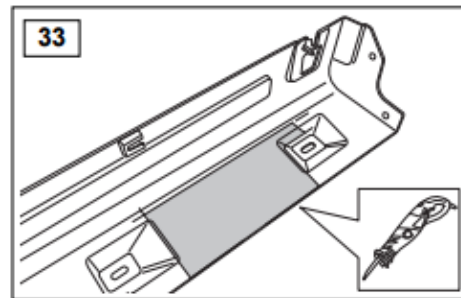

WARRANTY & DISCLAIMER - Terrafirma products are warranted free from defects in materials and workmanship for a period of 12 months from the date of retail invoice. Terrafirma does not warrant that the products manufactured or marketed by it comply with the laws of the country where those goods are purchased or used. It is the sole responsibility of the purchaser to ascertain whether products being purchased, or the fitting of those products to any other object, comply with local laws. This warranty covers structural defect and workmanship but does not cover finishes, labour charges for removal or refitting, freight costs, accident damage, misuse or abuse, damage due to incorrect or improper fitting or application, modified product, faulty design or consequential damage of any kind. Damage or defects caused by collision, alteration, improper installation, road hazards, adverse conditions or usage for any other purpose other than normal private usage are not covered by this warranty. Terrafirma shall not be liable for any other claim relating to the use of the product and any indirect special or consequential damage or injury to any person, company or other entity. All claims must be accompanied by the original retail invoice and should be submitted to the supplying Allmakes/Terrafirma distributor. This warranty covers only the replacement of the product or part concerned. The decision remains solely at the discretion of Allmakes Ltd. The information contained in this catalogue was correct at the time of going to press. Allmakes/Terrafirma and its associated companies reserve the right to alter the range and any product specifications without notice. Always consult your Allmakes/Terrafirma distributor for the latest product information and specifications. The Terrafirma range of products is constantly being evaluated for enhancement and improvement to make sure the level of quality and performance is as expected.

TFSRRSSS