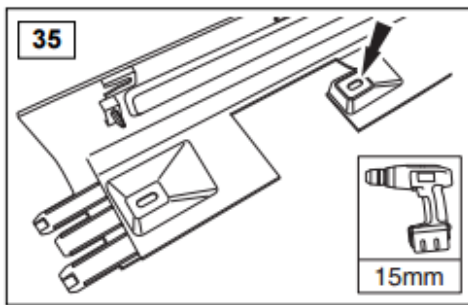

WARRANTY & DISCLAIMER - TerrafirMa products are warranted free from defects in materials and workmanship for a period of 12 months from the date of retail invoice. TerrafirMa does not warrant that the products manufactured or marketed by it comply with the laws of the country where those goods are purchased or used. It is the sole responsibility of the purchaser to ascertain whether products being purchased, or the fitting of those products to any other object, comply with local laws. This warranty covers structural defect and workmanship but does not cover finishes, labour charges for removal or refitting, freight costs, accident damage, misuse or abuse, damage due to incorrect or improper fitment or application, modified product, faulty design or consequential damage of any kind. Damage or defects caused by collision, alteration, improper installation, road hazards, adverse conditions or usage for any other purpose other than normal private usage are not covered by this warranty. TerrafirMa shall not be liable for any other claim relating to the use of the product and any indirect special or consequential damage or injury to any person, company or other entity. All claims must be accompanied by the original retail invoice and should be submitted to the supplying Allmakes 4x4/TerrafirMa distributor. This warranty covers only the replacement of the product or part concerned. The decision remains solely at the discretion of Allmakes Ltd. The information contained in this catalogue was correct at the time of going to press. Allmakes/TerrafirMa and its associated companies reserve the right to alter the range and any product specifications without notice. Always consult your Allmakes/TerrafirMa distributor for the latest product information and specifications. The TerrafirMa range of products is constantly being evaluated for enhancement and improvement to make sure the level of quality and performance is as expected.

TFSRRSSS