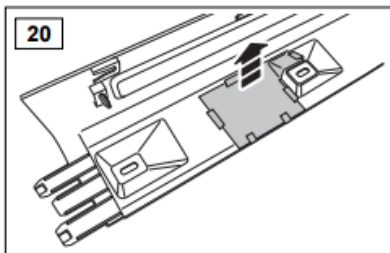

WARRANTY & DISCLAIMER - Terrafirma products are warranted free from defects in materials and workmanship for a period of 12 months from the date of retail invoice. Terrafirma does not warrant that the products manufactured or marketed by it comply with the laws of the country where those goods are purchased or used. It is the sole responsibility of the purchaser to ascertain whether products being purchased, or the fitting of those products to any other object, comply with local laws. This warranty covers structural defect and workmanship but does not cover finishes, labour charges for removal or refitting, freight costs, accident damage, misuse or abuse, damage due to incorrect or improper fitting or application, modified product, faulty design or consequential damage of any kind. Damage or defects caused by collision, alteration, improper installation, road hazards, adverse conditions or usage for any other purpose other than normal private usage are not covered by this warranty. Terrafirma shall not be liable for any other claim relating to the use of the product and any indirect special or consequential damage or injury to any person, company or other entity. All claims must be accompanied by the original retail invoice and should be submitted to the supplying Allmakes/Terrafirma distributor. This warranty covers only the replacement of the product or part concerned. The decision remains solely at the discretion of Allmakes Ltd. The information contained in this catalogue was correct at the time of going to press. Allmakes/Terrafirma and its associated companies reserve the right to alter the range and any product specifications without notice. Always consult your Allmakes/Terrafirma distributor for the latest product information and specifications. The Terrafirma range of products is constantly being evaluated for enhancement and improvement to make sure the level of quality and performance is as expected.

TFSRRSSS