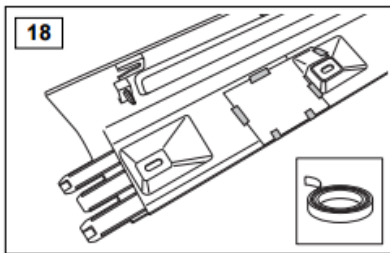

WARRANTY & DISCLAIMER - Terrafirma products are warranted free from defects in materials and workmanship for a period of 12 months from the date of retail invoice. Terrafirma does not warrant that the products manufactured or marketed by it comply with the laws of the country where those goods are purchased or used. It is the sole responsibility of the purchaser to ascertain whether products being purchased, or the fitting of those products to any other object, comply with local laws. This warranty covers structural defect and workmanship but does not cover finishes, labour charges for removal or refitting, freight costs, accident damage, misuse or abuse, damage due to incorrect or improper fitting or application, modified product, faulty design or consequential damage of any kind. Damage or defects caused by collision, alteration, improper installation, road hazards, adverse conditions or usage for any other purpose other than normal private usage are not covered by this warranty. Terrafirma shall not be liable for any other claim relating to the use of the product and any indirect special or consequential damage or injury to any person, company or other entity. All claims must be accompanied by the original retail invoice and should be submitted to the supplying Allmakes/Terrafirma distributor. This warranty covers only the replacement of the product or part concerned. The decision remains solely at the discretion of Allmakes Ltd. The information contained in this catalogue was correct at the time of going to press. Allmakes/Terrafirma and its associated companies reserve the right to alter the range and any product specifications without notice. Always consult your Allmakes/Terrafirma distributor for the latest product information and specifications. The Terrafirma range of products is constantly being evaluated for enhancement and improvement to make sure the level of quality and performance is as expected.

TFSRRSSS