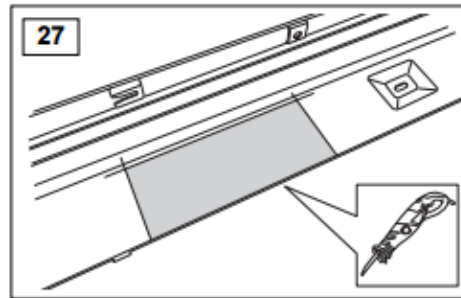

WARRANTY & DISCLAIMER - Terrafirma products are warranted free from defects in materials and workmanship for a period of 12 months from the date of retail invoice. Terrafirma does not warrant that the products manufactured or marketed by it comply with the laws of the country where those goods are purchased or used. It is the sole responsibility of the purchaser to ascertain whether products being purchased, or the fitting of those products to any other object, comply with local laws. This warranty covers structural defect and workmanship but does not cover finishes, labour charges for removal or refitting, freight costs, accident damage, misuse or abuse, damage due to incorrect or improper fitting or application, modified product, faulty design or consequential damage of any kind. Damage or defects caused by collision, alteration, improper installation, road hazards, adverse conditions or usage for any other purpose other than normal private usage are not covered by this warranty. Terrafirma shall not be liable for any other claim relating to the use of the product and any indirect special or consequential damage or injury to any person, company or other entity. All claims must be accompanied by the original retail invoice and should be submitted to the supplying Allmakes/Terrafirma distributor. This warranty covers only the replacement of the product or part concerned. The decision remains solely at the discretion of Allmakes Ltd. The information contained in this catalogue was correct at the time of going to press. Allmakes/Terrafirma and its associated companies reserve the right to alter the range and any product specifications without notice. Always consult your Allmakes/Terrafirma distributor for the latest product information and specifications. The Terrafirma range of products is constantly being evaluated for enhancement and improvement to make sure the level of quality and performance is as expected.

TFSRRSSS