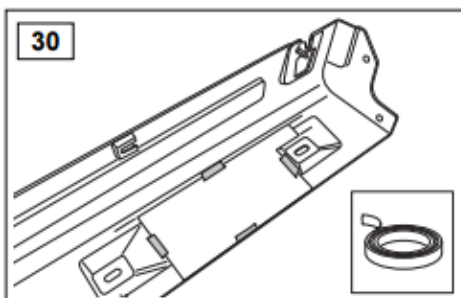

WARRANTY & DISCLAIMER - Terrafirma products are warranted free from defects in materials and workmanship for a period of 12 months from the date of retail invoice. Terrafirma does not warrant that the products manufactured or marketed by it comply with the laws of the country where those goods are purchased or used. It is the sole responsibility of the purchaser to ascertain whether products being purchased, or the fitting of those products to any other object, comply with local laws. This warranty covers structural defect and workmanship but does not cover finishes, labour charges for removal or refitting, freight costs, accident damage, misuse or abuse, damage due to incorrect or improper fitting or application, modified product, faulty design or consequential damage of any kind. Damage or defects caused by collision, alteration, improper installation, road hazards, adverse conditions or usage for any other purpose other than normal private usage are not covered by this warranty. Terrafirma shall not be liable for any other claim relating to the use of the product and any indirect special or consequential damage or injury to any person, company or other entity. All claims must be accompanied by the original retail invoice and should be submitted to the supplying Allmakes/Terrafirma distributor. This warranty covers only the replacement of the product or part concerned. The decision remains solely at the discretion of Allmakes Ltd. The information contained in this catalogue was correct at the time of going to press. Allmakes/Terrafirma and its associated companies reserve the right to alter the range and any product specifications without notice. Always consult your Allmakes/Terrafirma distributor for the latest product information and specifications. The Terrafirma range of products is constantly being evaluated for enhancement and improvement to make sure the level of quality and performance is as expected.

TFSRRSSS