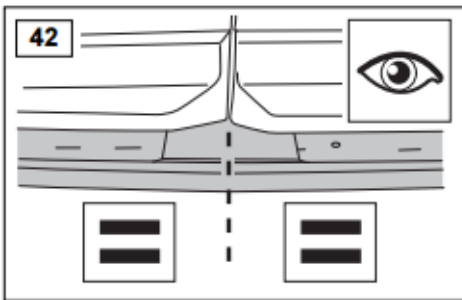

WARRANTY & DISCLAIMER - Terrafirma products are warranted free from defects in materials and workmanship for a period of 12 months from the date of retail invoice. Terrafirma does not warrant that the products manufactured or marketed by it comply with the laws of the country where those goods are purchased or used. It is the sole responsibility of the purchaser to ascertain whether products being purchased, or the fitting of those products to any other object, comply with local laws. This warranty covers structural defect and workmanship but does not cover finishes, labour charges for removal or refitting, freight costs, accident damage, misuse or abuse, damage due to incorrect or improper fitting or application, modified product, faulty design or consequential damage of any kind. Damage or defects caused by collision, alteration, improper installation, road hazards, adverse conditions or usage for any other purpose other than normal private usage are not covered by this warranty. Terrafirma shall not be liable for any other claim relating to the use of the product and any indirect special or consequential damage or injury to any person, company or other entity. All claims must be accompanied by the original retail invoice and should be submitted to the supplying Allmakes/Terrafirma distributor. This warranty covers only the replacement of the product or part concerned. The decision remains solely at the discretion of Allmakes Ltd. The information contained in this catalogue was correct at the time of going to press. Allmakes/Terrafirma and its associated companies reserve the right to alter the range and any product specifications without notice. Always consult your Allmakes/Terrafirma distributor for the latest product information and specifications. The Terrafirma range of products is constantly being evaluated for enhancement and improvement to make sure the level of quality and performance is as expected.

TFSRRSSS